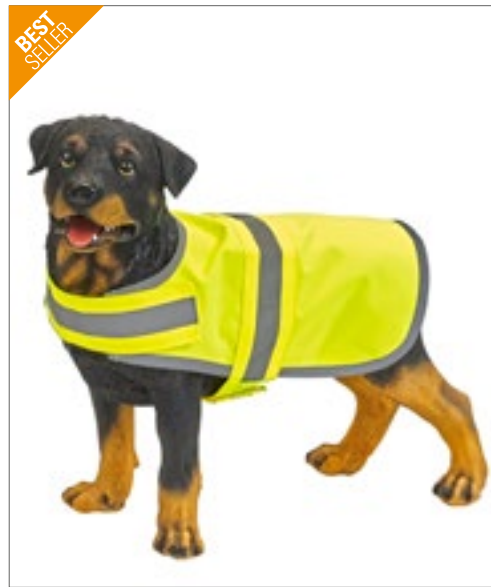

Colour	Sizes	1	from 250	from 2500
Signal Yellow	S - L	7,48	6,51	6,27

YK15 | HVDW15 Hi-Vis Dog's Vest

100% Polyester
S, M, L
420 g/m² YOKO

DARK DENIM	DENIM	FLUORESCENT PINK	GOLD
HI-VIS ORANGE	HI-VIS YELLOW	PARAMEDIC GREEN	RED
ROYAL BLUE	SILVER	WASHED DENIM	