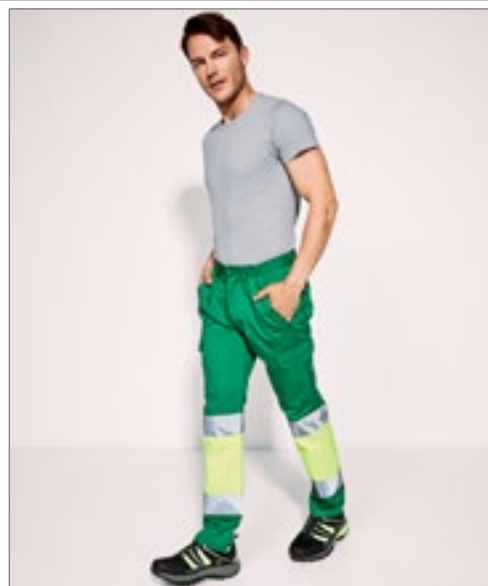

RY9301 | HV9301 Soan Trousers

80% polyester / 20% Katoen
38, 40, 42, 44, 46, 48, 50, 52, 54, 56, 58, 60
250 g/m²

Roly Workwear

- GARDEN GREEN 52/FLUOR YELLOW 221
- LEAD 23/FLUOR YELLOW 221
- NAVY BLUE 55/FLUOR ORANGE 223
- NAVY BLUE 55/FLUOR YELLOW 221

Broek voor de winter met hoge zichtbaarheid en meerdere zakken | Tailleband met elastisch inzetstuk aan de achterkant | Twee achterzakken met flap en klittenbandsluiting | Twee voorzakken en twee zijzakken met flap en klittenbandsluiting | Tweekleurig met reflecterende band | Gecertificeerd volgens CE-normen: EN ISO 13688:2013 en UNE-EN ISO 20471:2013/A1:2016, klasse I | De fabrikant garandeert de reflecterende eigenschappen volgens de EN-norm voor 25 wasbeurten op 30°C

Colour	Sizes	1	from 25	from 250
Coloured	38 - 60	34,24	30,64	29,48