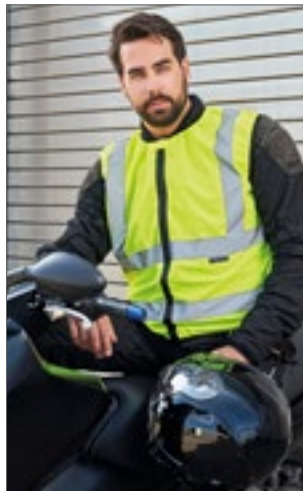

Colour	Sizes	1	from 100	from 1000
Signal Yellow	S- 5XL	21,51	19,00	18,25

korntex

KX511 | KXMOTOG **Hi-Vis Biker Safety Vest Schleiz**

100% Polyester
L, XL, XXL, 3XL, 4XL, 5XL
120 g/m²

Korntex

SIGNAL YELLOW