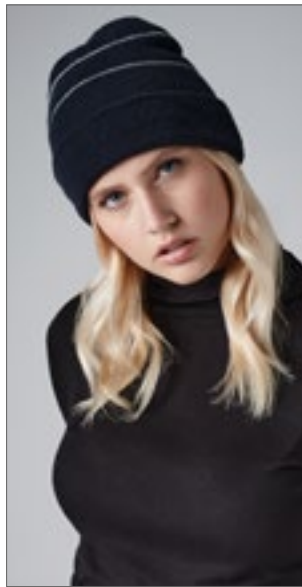

CB42 | B42 **Enhanced-Viz Beanie**

100% Acryl
One Size