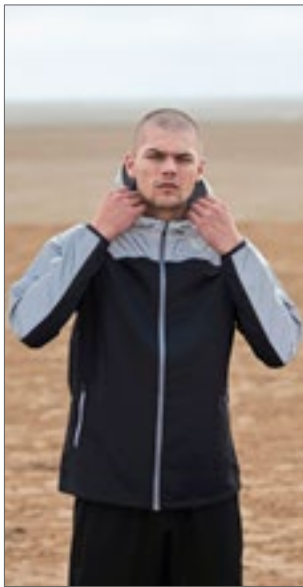

TL560 | TL560 **Hi-Viz Jacket**
100% Polyester
XXS, XS, S, M, L, XL, XXL
110 g/m² Tombo

BLACK/REFLECTIVE

3-delige capuchon met verstelbaar trekkoord en stoppers | Reflecterend paneel over borst, schouder en mouwen | Regenbestendige en ademende stof | Stretchband bij manchetten | Verstelbare zoom met knopen en trekkoord | 2 x zakken met rits | Alle ritsen met semi-automatische zip-schuifregelaars | Tombo scheurlabel

Colour	Sizes	1	from 6 (XS from 24)	from 60 (XS from 240)
Black/Reflective	XXS	65,22	53,60	51,50
Black/Reflective	XS - XXL	65,22	53,60	51,50