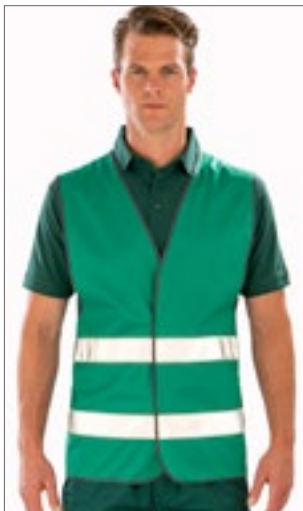

SAFE-GUARD
by **Result**

Result
core
VALUE

RT200XEV | R200XEV

Enhanced Visibility Vest

100% Polyester

XS, S/M, L/XL, XXL/3XL

120 g/m²

Result Safe-Guard

BLACK	BURGUNDY	FLUORESCENT PINK
LIME	NAVY	PARAMEDIC GREEN
PURPLE	RASPBERRY	RED
ROYAL	SKY	WHITE

Royaal van formaat waardoor het als overkledingstuk kan worden gedragen | Grijs polyester gebonden randen | 50 mm opgenaaid veiligheidstapes | Opmerking: deze kledingstukken moeten worden vastgemaakt en schoon worden gehouden om de effectiviteit te behouden | Klittenbandsluiting | Op sommige kledingstukken kan een schaduw van de verpakking achterblijven. Deze zal na het wassen verdwijnen | De fabrikant garandeert de reflecterende eigenschappen volgens de EN-norm voor 20 wasbeurten

Colour	Sizes	1	from 50	from 500
Coloured	XS - XXL/3XL	5,93	4,72	4,55