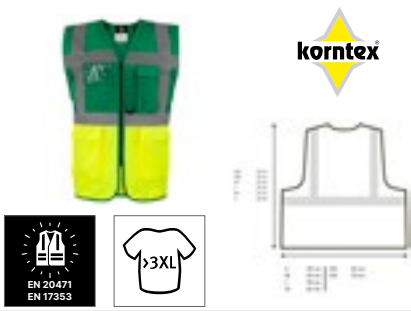

KX810 | KXCMF **CO² Neutral Multifunctional Executive Safety Vest Hamburg**

100% Polyester
S, M, L, XL, XXL, 3XL

Kortex

ASH	BLACK	BLUE
GREEN	GREY	LIME GREEN
NAVY/ORANGE	NEON GREEN	NEON PINK
PARAMEDIC GREEN/YELLOW	RED	RED/YELLOW
ROYAL BLUE	SIGNAL ORANGE	SIGNAL YELLOW
SIGNAL YELLOW/BLACK	SIGNAL YELLOW/NAVY	SIGNAL YELLOW/SIGNAL YELLOW
SKY BLUE	WHITE	YELLOW/BLUE

Comfortabele pasvorm: sportieve snit, kan gemakkelijk over kleding of een jas worden gedragen | Volledig metaalvrij en dus geschikt voor gebruik op luchthavens | Groot printoppervlak op de rug | Een reflecterende strip van 5 cm breed rondom het lichaam en twee reflecterende strips van 5 cm breed over de schouders | Rits aan de voorkant | Twee handige zakken met klittenbandsluiting | ID-vak ter grootte van kredietkaart met kijkvenster | Telefoon- of radiovak | Geïntegreerde penhouder en sleutelhanger | Signaalgeel en signaalaranje voldoen aan EN ISO 20471:2013 + A1:2016, S-XL: klasse 1, vanaf XXL: klasse 2 | Signaalaranje voldoet ook aan GO/RT 3279 | Neongroen, neonroze: voldoen aan EN 17353:2020 Type AB3 | Alle andere kleuren voldoen aan EN 17353:2020 Type B3 | De CO²-uitstoot voor elk vest met hoge zichtbaarheid wordt gecontroleerd door het onafhankelijke testinstituut „Fokus Zukunft“ | Voor elk verkocht „Hamburg“-vest met hoge zichtbaarheid compenseert de fabrikant 20 kg CO² via investeringen in klimaatprojecten | Voorzien van EAN-barcode | Afzonderlijk verpakt in polyethyleenzakken | Instructies voor gebruik in alle officiële EU-talen | De fabrikant garandeert de reflecterende eigenschappen in overeenstemming met de EN-norm voor 25 wasbeurten bij 40°C.

Colour	Sizes	1	from 50	from 500
Coloured	S- XXL	13,31	11,57	11,13
Coloured	3XL	14,08	12,25	11,79