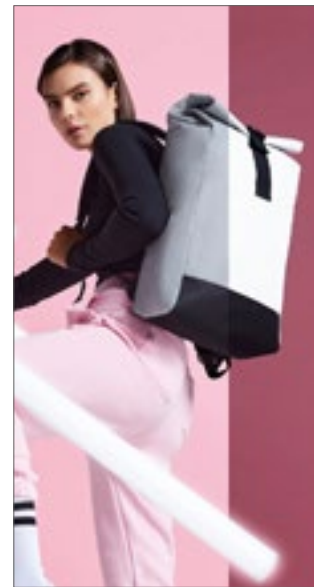

BagBase

BG138 | BG138 **Reflective Roll-Top Backpack**

85% Polyester / 15% Katoen
26 x 43 x 13 cm

BagBase

BLACK REFLECTIVE SILVER REFLECTIVE

TearAway label voor gemak van rebranding | Reflecterende poedercoating voor een betere zichtbaarheid | Lichtgewicht en toch duurzaam | Roll-top sluiting | Buitenzak met ritssluiting | Gewatteerde verstelbare schouderbanden | Handgreep | Inhoud: ca. 15 liter | Levering zonder inhoud / decoratie

Colour	Sizes	1	from 25	from 250
Silver Reflective	26 x 43 x 13 cm	31,65	28,92	26,60
Black Reflective	26 x 43 x 13 cm	34,29	31,34	28,82