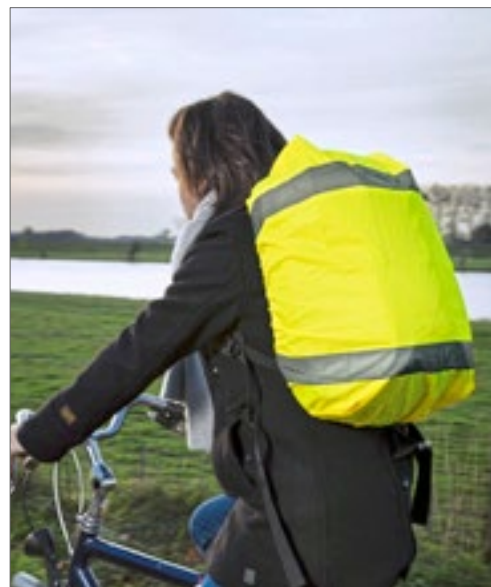

l merch

NT5492 **Hi-Vis Cover For Backpacks**

100% Polyester
73 x 35 x 0,1 cm

YELLOW

Met reflecterende strepen | Inclusief trekkoord

Colour	Sizes	1	from 200	from 2000
Yellow	73 x 35 x 0,1 cm	9,15	7,57	7,07