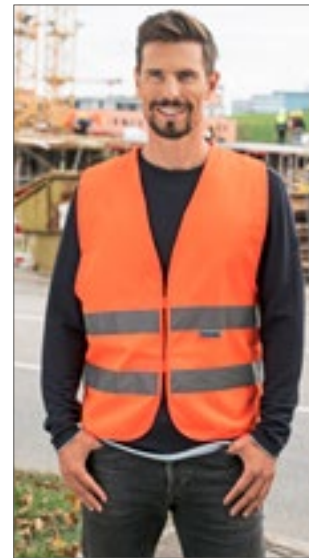

KX505 | KXBM **Robust Hi-Vis Safety Vest Goepingen**

80% Polyester / 20% Katoen
L, XL, XXL, 3XL/4XL
200 g/m² Korttex

SIGNAL ORANGE SIGNAL YELLOW

Duurzame, hoogwaardige katoen-stofmix | Gecertificeerd volgens EN ISO 20471:2013 + A1:2016 | oranje voldoet ook aan GO/RT 3279 | Twee reflecterende banden van 5 cm breed rondom het lichaam | In maat verstelbaar door twee klittenbandsluitingen | Voorzien van EAN-barcode | Afzonderlijk verpakt in polyethyleenzakken | Instructies voor gebruik in alle officiële EU-talen | De fabrikant garandeert de reflecterende eigenschappen volgens de EN-norm voor 5 wascycli bij 40°C

Colour	Sizes	1	from 50	from 500
Coloured	L - XXL	15,13	13,04	12,54
Coloured	3XL/4XL	16,14	13,92	13,38