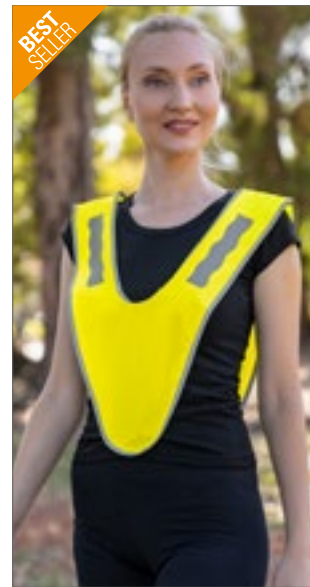

korntex

KX103 | KT100/KT150 **Collar For Barbados & Grenada**

100% Polyester
Kids, Adults
120 g/m²

Korntex

SIGNAL YELLOW

Geschikt voor kleursublimatie | Eén maat voor volwassenen en kinderen | Groot printoppervlak aan de voorkant | Zoomnaden met zilveren reflecterende polyester rand | Voorzien van EAN-barcode | Afzonderlijk verpakt in polyetheenzakken

Colour	Sizes	1	from 250	from 2500
Signal Yellow	One Size	3,92	3,41	3,29
Signal Yellow	One Size	4,55	3,97	3,82