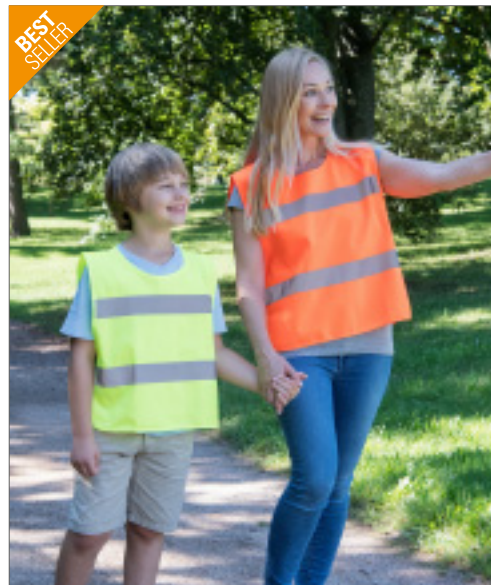

KX102 | P100 **Poncho Amigo For Kids & Adults**
100% Polyester
XS, S, M, L, XL, XXL
120 g/m² Kortex

NEON GREEN NEON PINK SIGNAL ORANGE SIGNAL YELLOW

Gemakkelijk aan te trekken poncho | Twee elastische koorden aan elke zijde | Geschikt voor kleursublimatie | Twee reflecterende banden van 5 cm breed rondom het lichaam | In maat verstelbaar met klittenband aan de zijkant | XS-L voor kinderen; XL+XXL voor volwassenen | Voorzien van EAN-barcode | Afzonderlijk verpakt in polyethyleenzakken

Colour	Sizes	1	from 100	from 1000
Coloured	XS - XXL	6,00	5,23	5,03
Neon Colours	XS - XXL	6,41	5,57	5,37

Een ruimere keuze aan artikelen is online beschikbaar.